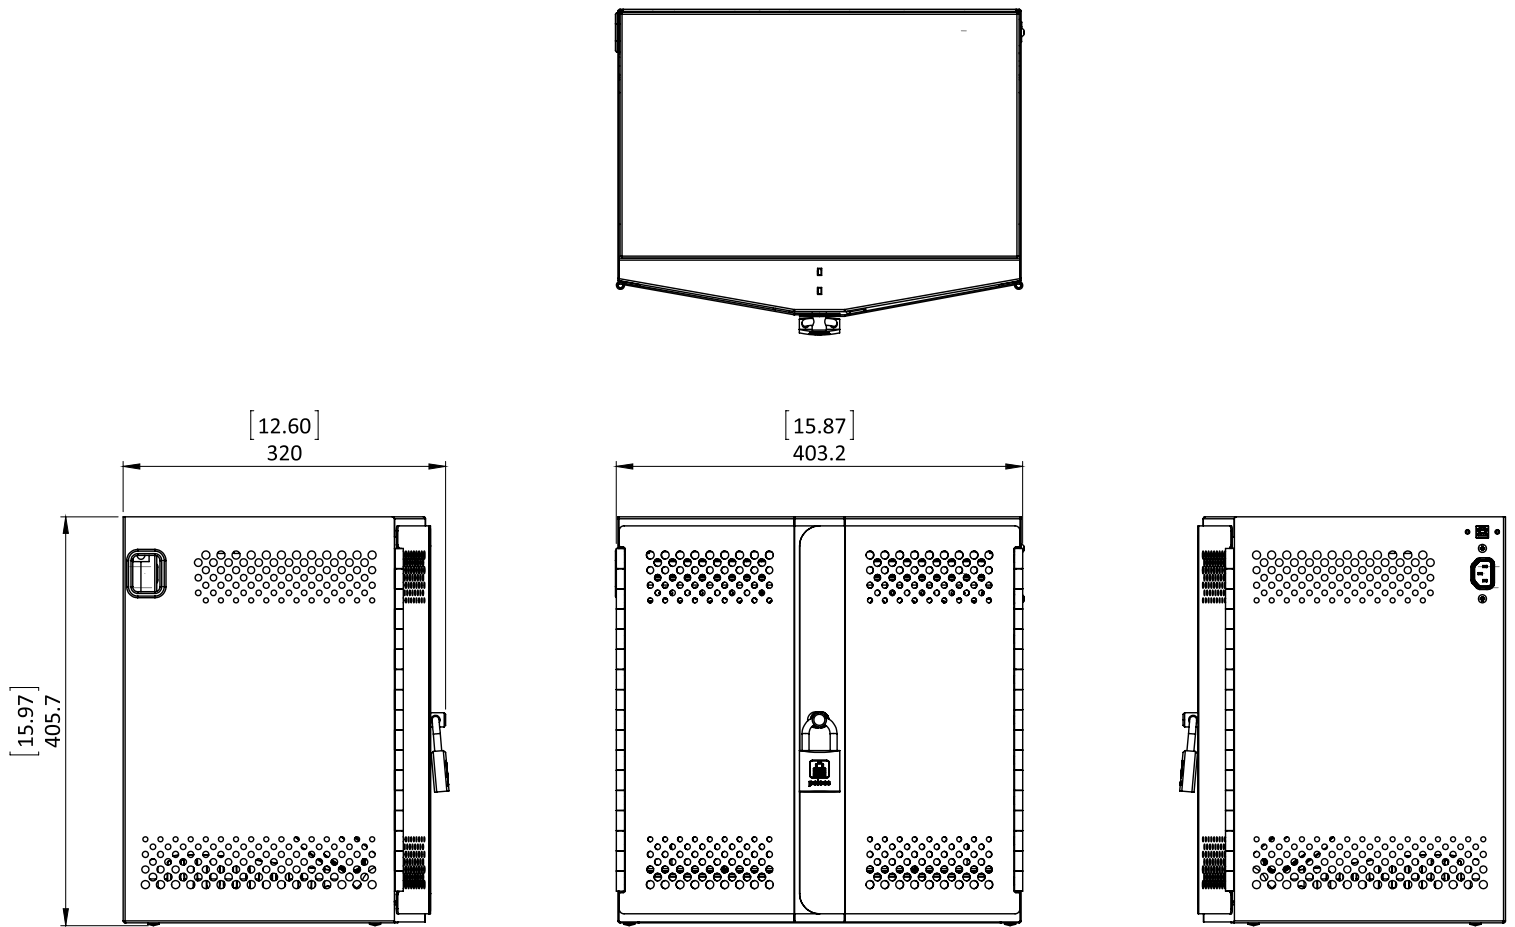

iQ 10 Charging Station™ Specifications

USB Charging

Equipped with two intelligent USB charging hubs so you can charge up to 10 iPad or other Tablet devices simultaneously. Each port can output up to 2.4 amps of power.¹

Power

Input 110~240 VAC
Output: 10 x 5V/2.4A

Baskets by PC Locs (green and blue)

Internal slot dimensions
mm: 294.9(H) x 219(L) x 24.5(W)
inches: 11.61(H) x 8.62(L) x 0.96(W)
External basket dimensions
mm: 357.9(H) x 231(L) x 179(W)
inches: 14.09(H) x 9.09(L) x 7.05(W)

Warranty²

Lifetime on chassis
One year on electrical

Color

Ripple finish powder coat:
White core with charcoal doors and lid

Construction

Welded steel for strength and durability

External dimensions

mm: 320(L) x 403(W) x 406(H)
inches: 12.6(L) x 15.87(W) x 15.97(H)
weight: 13.8 kg | 30.4 lbs