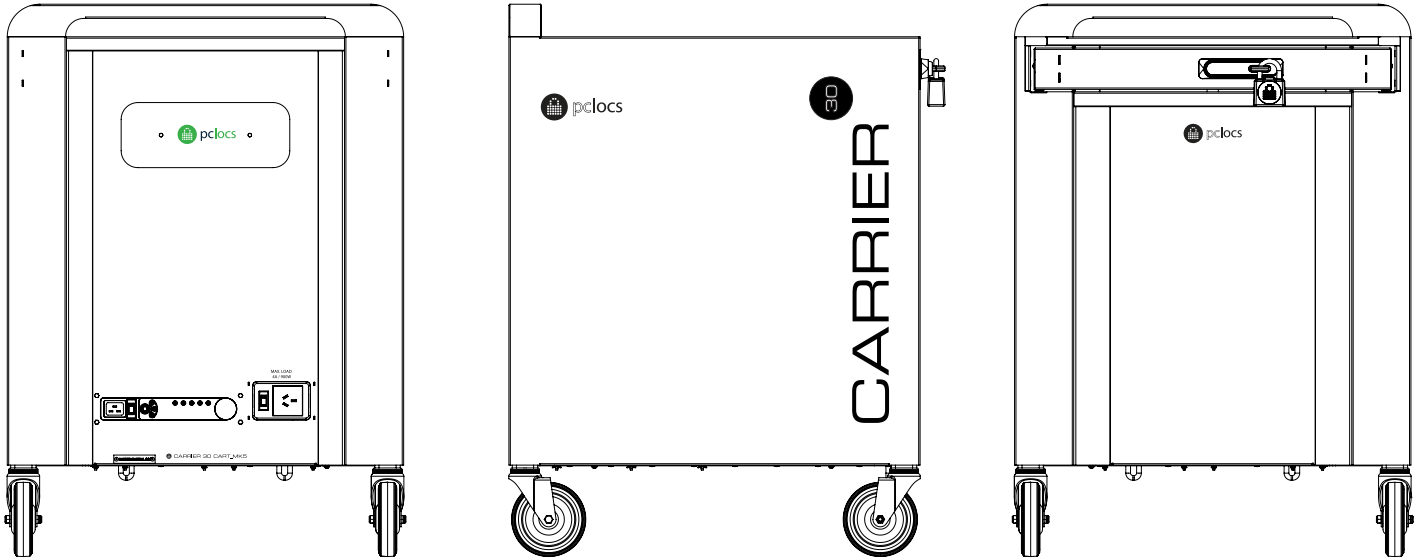

Carrier 30 Cart™ Specifications

Charging

Charge up to 30 devices at once. Equipped with an ECO Safe Charge power management system, which automatically stages the availability of power to each device, reducing the possibility of a momentary electrical overload when multiple devices are powered on at the same time.

Large baskets by PC Locs

Internal slot dimensions (mm): 350(H) x 234.2(L) x 24.5(W)
External basket dimensions (mm): 436.4(H) x 249.1(L) x 180.5(W)
Colours and quantity: 2x Green, 2x Blue, 2x Red

Accessories

Includes: Combination padlock, padlock silicone case, device mat, velcro cable ties and numbered stickers.
Optional extra: Heavy duty anchor kit to secure the whole Cart down, Carrier Device Racks to use when the devices are too big to fit inside the Baskets by PC Locs. Install 2 Racks per Carrier 30 Cart to accommodate larger Chromebooks and Laptops.

Warranty¹

Lifetime on chassis
One year on electrical and components

Power

240VAC/10A max
Includes Surge Protection
Additional external outlet: 4 Amps / 900W

Color

Ripple finish powder coat:
Charcoal core with a white sliding top